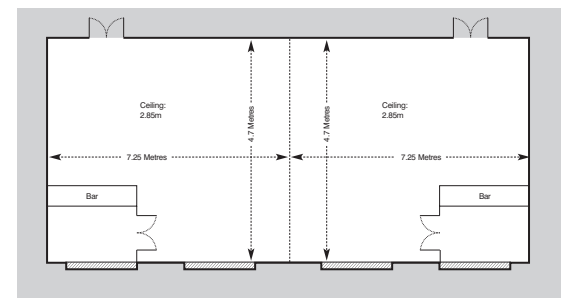

Location Plan

6 Channel

7 Winning Post

8 Pavilion

9 & 10 Queens Park 1 & 2

 - Windows

Technical Information									
	Tungsten/ Flourescent	Controls in Room	Windows	No. of 13amp Sockets	3-Phase Available	Telephone Sockets	Television/ Video	Door Height/ Width (cm)	PA System
6 Channel	TNG	Yes	Yes	5	No	No	Yes	202/140	No
7 Winning Post	TNG	Yes	Yes	8	No	Yes	Yes	210/80	No
8 Pavilion	TNG	Yes	Yes	7	No	Yes	Yes	200/78	No
9 Queens Park 1	TNG	Yes	Yes	12	No	Yes	Yes	215/150	No
10 Queens Park 2	TNG	Yes	Yes	12	No	Yes	Yes	215/150	No