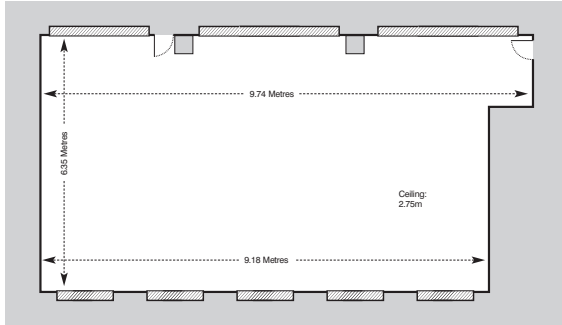

13 The Paddock Box