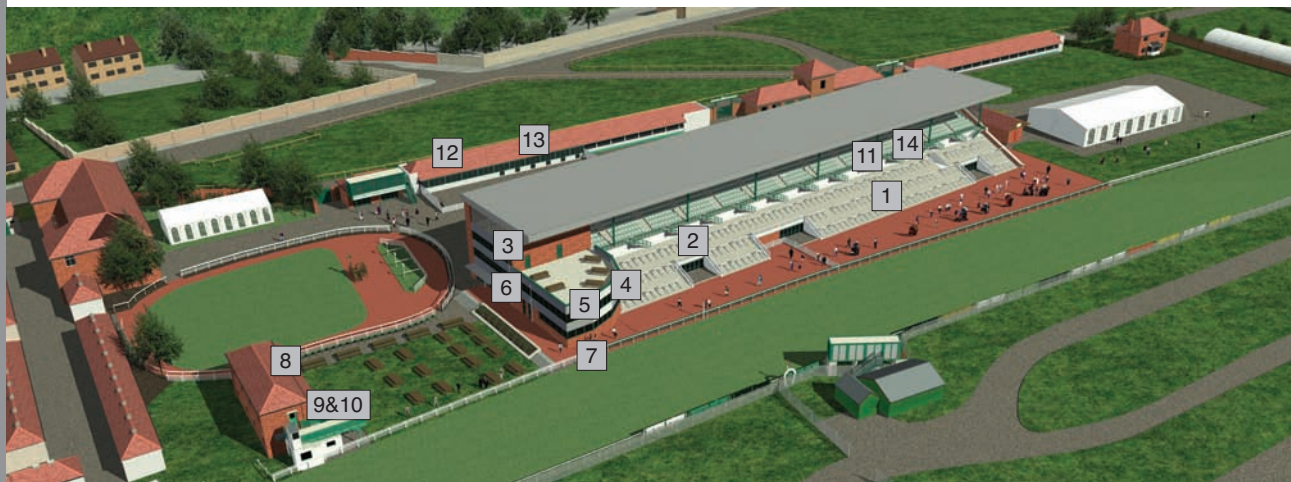

...Course locations

Brighton Racecourse has a variety of modern suites and halls and can be easily adapted to suit a wide range of functions. Whether you require a boardroom for 20 delegates or a banquet for 400 guests, we have the room that can accommodate your every need.

1. Grandstand Hall
2. Premier Hall
3. Premier Restuarant
4. Sussex
5. Marina
6. Channel
7. Winning Post
8. Pavilion
9. Queens Park 1
10. Queens Park 2
11. Prince Regent
12. Owners & Trainers
13. The Paddock Box
14. The West Pier

Location Plan

1 Grandstand Hall

2 Premier Hall

3 Premier Restaurant

4 Sussex

5 Marina

- Windows

Technical Information