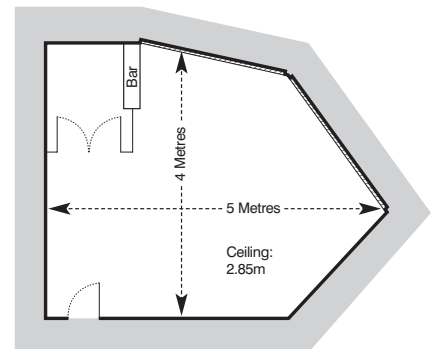

Seating Capacities

Suite Name	Theatre	Exhibitions m ²	Class Room	U-Shape	Board Room	Banquet/ Dinner Dance	Dinner
1 Grandstand Hall	650	985	-	-	-	400+	450
2 Premier Hall	280	580	-	-	-	200	250
3 Premier Restuarant	150	340	60	38	50	120	150
4 Sussex	20	20	20	16	16	-	24
5 Marina	36	42	20	20	20	-	48
6 Channel	25	38.5	16	10	14	-	24
7 Winning Post	64	76.5	34	26	40	-	70
8 Pavilion	50	74.5	30	18	22	-	60
9 Queens Park 1	20	37	12	12	16	-	16
10 Queens Park 2	20	37	12	12	16	-	16
11 Prince Regent	150	265	50	-	-	120	150
12 Owners & Trainers	100	100	40	30	40	-	50
13 The Paddock Box	40	70	20	18	30	-	-

Location Plan

1 Grandstand Hall

2 Premier Hall

3 Premier Restaurant

4 Sussex

5 Marina

- Windows

Technical Information

	Tungsten/ Flourescent	Controls in Room	Windows	No. of 13amp Sockets	3-Phase Available	Telephone Sockets	Television/ Video	Door Height/ Width (cm)	PA System
1 Grandstand Hall	TNG	Yes	Yes	70+	Yes	12	Yes	210/183	Yes
2 Premier Hall	TNG	Yes	Yes	38	Yes	12	Yes	210/183	Yes
3 Premier Restaurant	TNG	Yes	Yes	18	No	Yes	Yes	196/184	Yes
4 Sussex	TNG	Yes	Yes	5	No	No	Yes	202/80	No
5 Marina	TNG	Yes	Yes	5	No	No	Yes	202/80	No