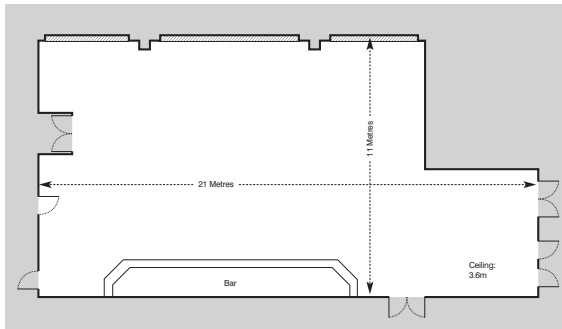

Location Plan

11 Prince Regent