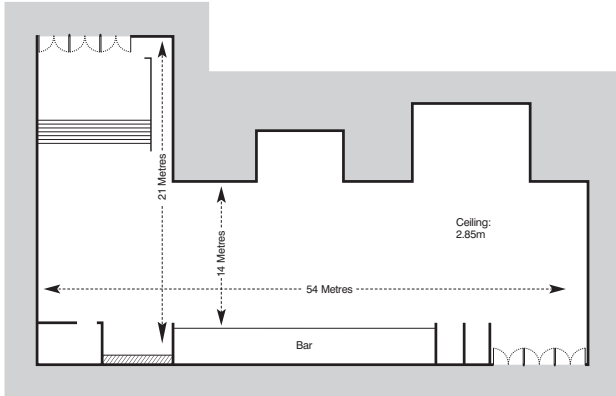

Seating Capacities

Suite Name	Theatre	Exhibitions m ²	Class Room	U-Shape	Board Room	Banquet/ Dinner Dance	Dinner
1 Grandstand Hall	650	985	-	-	-	400+	450
2 Premier Hall	280	580	-	-	-	200	250
3 Premier Restuarant	150	340	60	38	50	120	150
4 Sussex	20	20	20	16	16	-	24
5 Marina	36	42	20	20	20	-	48
6 Channel	25	38.5	16	10	14	-	24
7 Winning Post	64	76.5	34	26	40	-	70
8 Pavilion	50	74.5	30	18	22	-	60
9 Queens Park 1	20	37	12	12	16	-	16
10 Queens Park 2	20	37	12	12	16	-	16
11 Prince Regent	150	265	50	-	-	120	150
12 Owners & Trainers	100	100	40	30	40	-	50
13 The Paddock Box	40	70	20	18	30	-	-

Location Plan

1 Grandstand Hall

2 Premier Hall

3 Premier Restaurant

4 Sussex

5 Marina

- Windows

Technical Information