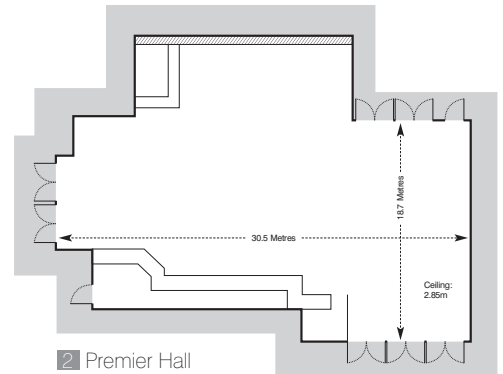

Seating Capacities

Suite Name	Theatre	Exhibitions m ²	Class Room	U-Shape	Board Room	Banquet/ Dinner Dance	Dinner
1 Grandstand Hall	650	985	-	-	-	400+	450
2 Premier Hall	280	580	-	-	-	200	250
3 Premier Restuarant	150	340	60	38	50	120	150
4 Sussex	20	20	20	16	16	-	24
5 Marina	36	42	20	20	20	-	48
6 Channel	25	38.5	16	10	14	-	24
7 Winning Post	64	76.5	34	26	40	-	70
8 Pavilion	50	74.5	30	18	22	-	60
9 Queens Park 1	20	37	12	12	16	-	16
10 Queens Park 2	20	37	12	12	16	-	16
11 Prince Regent	150	265	50	-	-	120	150
12 Owners & Trainers	100	100	40	30	40	-	50
13 The Paddock Box	40	70	20	18	30	-	-

Location Plan

1 Grandstand Hall

2 Premier Hall

3 Premier Restaurant

4 Sussex

5 Marina

- Windows

Technical Information

	Tungsten/ Flourescent	Controls in Room	Windows	No. of 13amp Sockets	3-Phase Available	Telephone Sockets	Television/ Video	Door Height/ Width (cm)	PA System
1 Grandstand Hall	TNG	Yes	Yes	70+	Yes	12	Yes	210/183	Yes
2 Premier Hall	TNG	Yes	Yes	38	Yes	12	Yes	210/183	Yes
3 Premier Restaurant	TNG	Yes	Yes	18	No	Yes	Yes	196/184	Yes
4 Sussex	TNG	Yes	Yes	5	No	No	Yes	202/80	No
5 Marina	TNG	Yes	Yes	5	No	No	Yes	202/80	No