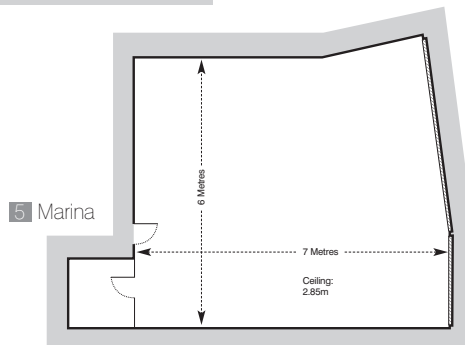

Seating Capacities

Suite Name	Theatre	Exhibitions m ²	Class Room	U-Shape	Board Room	Banquet/ Dinner Dance	Dinner
1 Grandstand Hall	650	985	-	-	-	400+	450
2 Premier Hall	280	580	-	-	-	200	250
3 Premier Restuarant	150	340	60	38	50	120	150
4 Sussex	20	20	20	16	16	-	24
5 Marina	36	42	20	20	20	-	48
6 Channel	25	38.5	16	10	14	-	24
7 Winning Post	64	76.5	34	26	40	-	70
8 Pavilion	50	74.5	30	18	22	-	60
9 Queens Park 1	20	37	12	12	16	-	16
10 Queens Park 2	20	37	12	12	16	-	16
11 Prince Regent	150	265	50	-	-	120	150
12 Owners & Trainers	100	100	40	30	40	-	50
13 The Paddock Box	40	70	20	18	30	-	-

Location Plan

1 Grandstand Hall

2 Premier Hall

3 Premier Restaurant

4 Sussex

5 Marina

- Windows

Technical Information

	Tungsten/ Flourescent	Controls in Room	Windows	No. of 13amp Sockets	3-Phase Available	Telephone Sockets	Television/ Video	Door Height/ Width (cm)	PA System
1 Grandstand Hall	TNG	Yes	Yes	70+	Yes	12	Yes	210/183	Yes
2 Premier Hall	TNG	Yes	Yes	38	Yes	12	Yes	210/183	Yes
3 Premier Restaurant	TNG	Yes	Yes	18	No	Yes	Yes	196/184	Yes
4 Sussex	TNG	Yes	Yes	5	No	No	Yes	202/80	No
5 Marina	TNG	Yes	Yes	5	No	No	Yes	202/80	No