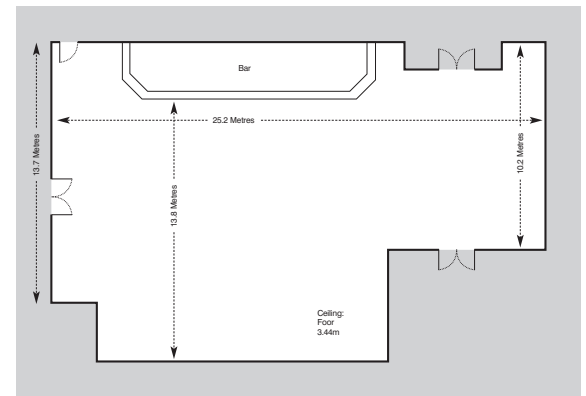

14 West Pier

- Windows

Technical Information

	Tungsten/ Flourescent	Controls in Room	Windows	No. of 13amp Sockets	3-Phase Available	Telephone Sockets	Television/ Video	Door Height/ Width (cm)	PA System
11 Prince Regent	TNG	Yes	Yes	18	No	No	Yes	196/184	Yes
12 Owners & Trainers	TNG	Yes	Yes	9	No	No	Yes	215/80	No
13 The Paddock Box	TNG	Yes	Yes	8	No	Yes	Yes	197/85	No
14 West Pier	TNG	Yes	Yes	10	Yes	No	Yes	194/170	No