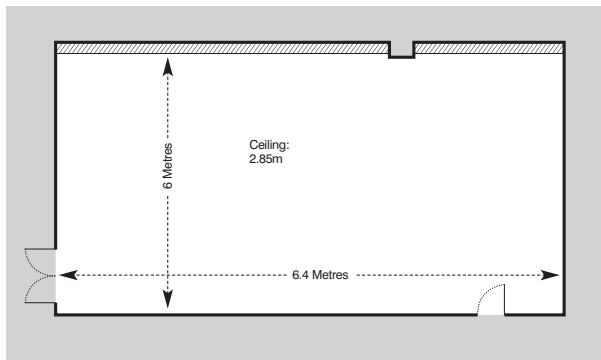

Location Plan

6 Channel