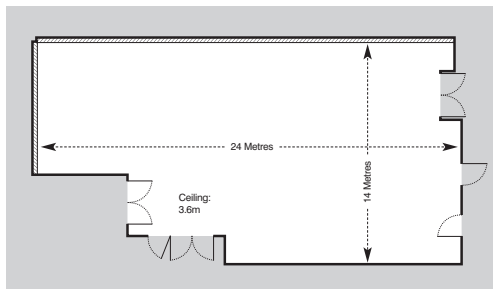

Seating Capacities

Suite Name	Theatre	Exhibitions m ²	Class Room	U-Shape	Board Room	Banquet/ Dinner Dance	Dinner
1 Grandstand Hall	650	985	-	-	-	400+	450
2 Premier Hall	280	580	-	-	-	200	250
3 Premier Restuarant	150	340	60	38	50	120	150
4 Sussex	20	20	20	16	16	-	24
5 Marina	36	42	20	20	20	-	48
6 Channel	25	38.5	16	10	14	-	24
7 Winning Post	64	76.5	34	26	40	-	70
8 Pavilion	50	74.5	30	18	22	-	60
9 Queens Park 1	20	37	12	12	16	-	16
10 Queens Park 2	20	37	12	12	16	-	16
11 Prince Regent	150	265	50	-	-	120	150
12 Owners & Trainers	100	100	40	30	40	-	50
13 The Paddock Box	40	70	20	18	30	-	-

Location Plan

1 Grandstand Hall

2 Premier Hall

3 Premier Restaurant

4 Sussex

5 Marina

- Windows

Technical Information