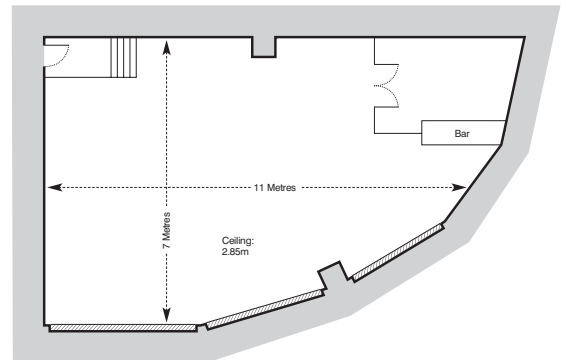

7 Winning Post