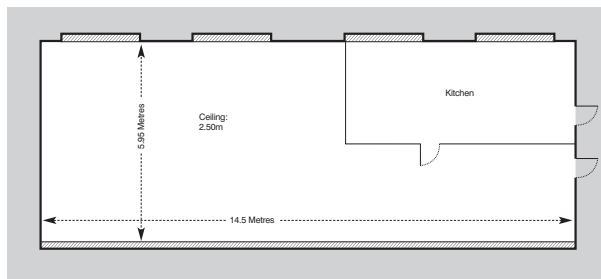

Location Plan

8 Pavilion

- Windows

Technical Information									
	Tungsten/ Flourescent	Controls in Room	Windows	No. of 13amp Sockets	3-Phase Available	Telephone Sockets	Television/ Video	Door Height/ Width (cm)	PA System
6 Channel	TNG	Yes	Yes	5	No	No	Yes	202/140	No
7 Winning Post	TNG	Yes	Yes	8	No	Yes	Yes	210/80	No
8 Pavilion	TNG	Yes	Yes	7	No	Yes	Yes	200/78	No
9 Queens Park 1	TNG	Yes	Yes	12	No	Yes	Yes	215/150	No
10 Queens Park 2	TNG	Yes	Yes	12	No	Yes	Yes	215/150	No

BRIGHTON RACECOURSE

Freshfield Road, Brighton BN2 9XZ

Telephone 01273 603580 Fax 01273 673267 www.brighton-racecourse.co.uk